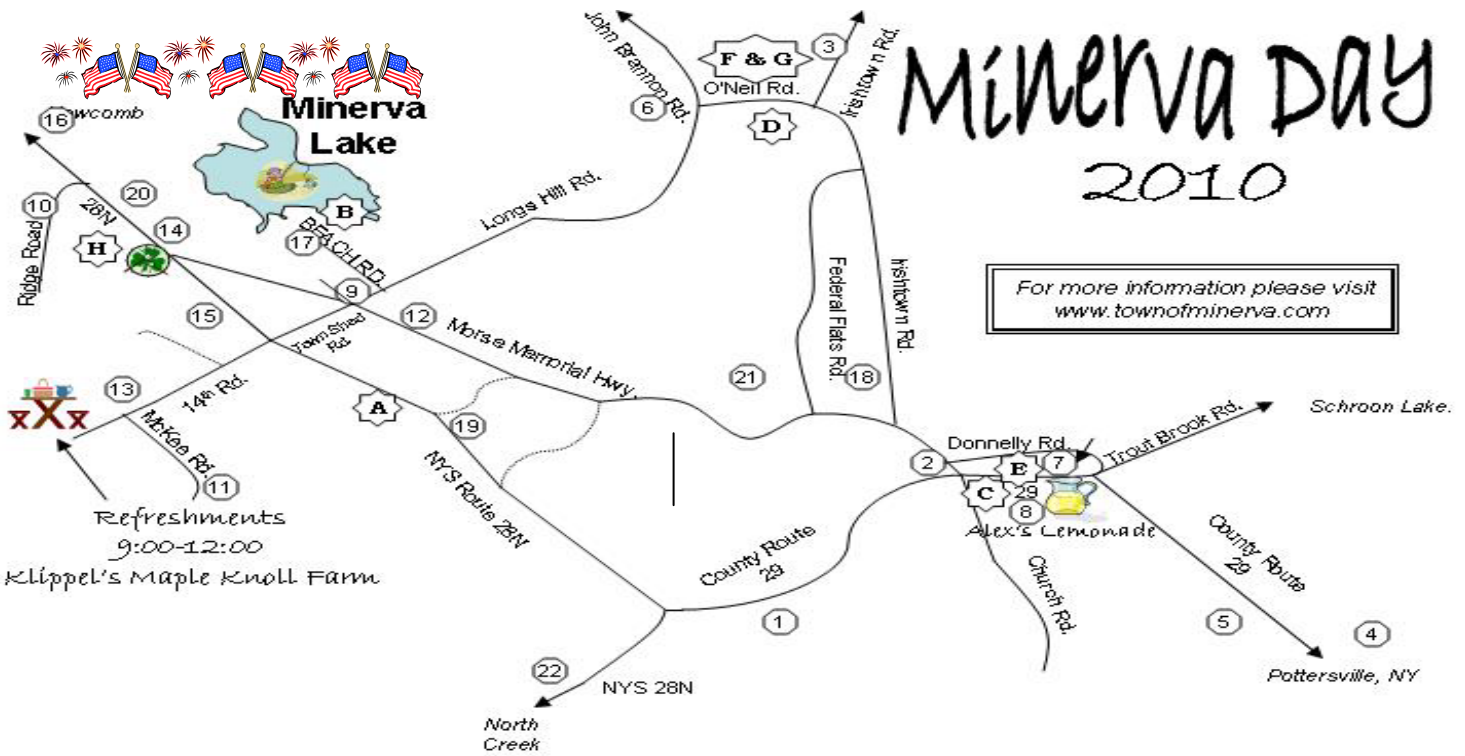

MINERVA DAY 2010

For more information please visit
www.townofminerva.com

Event Schedule

- 8:00 - 11:00 Firehouse Breakfast (A)
Class of 2011 Parents
- 8:30 - Ecumencial Service - Town Hall
- 9:00 - ? GARAGE SALES (SEE MAP)
- 10:30 - 12:30 Fishing Derby (B)
- 10:00 - 2:00 Artisans & Crafts (C)
- 2:30 - 4:00 Softball Game (D)
- 2:00 - Museum Opening; (E)
 - Exhibit: "Sports & Games, Then & Now"
 - "CITIZEN OF THE YEAR Award"
 - Fire Department 60th Birthday
- 10:00 - 3:00 St. Mary's Church (F)
- 10:00 - 3:00 Irishtown School House (G)
 - Art Exhibit
- 3:00 - 5:00 Garden Tour @ 1652 State Route 28N
- 5:00 - PARADE! (H)
- (Begins at Sporty's ends @ Minerva Beach)*
- 6:00 - Pot Luck Supper (B)
- 6:30 - Rescue Dog Demonstration (B)
- 6:30 - Games For Kids
- 6:30 - 8:30 LIVE MUSIC (B)
- DUSK - FIREWORKS (B)

ACTIVITY SITES

- (A) Minerva Firehouse
- (B) Donnelly Beach
- (C) Courtney Park
- (D) Brannon Field
- (E) Historical Museum
- (F) St. Mary's Church
- (G) Irishtown School House
- (H) Sporty's Iron Duke Saloon

Refreshments available @:

Alex's Lemonade Stand

1396 County Route 29
Olmstedville, NY

Klippel Maple Knoll Farm

784 14th Road (9-12 p.m.)
Minerva, NY